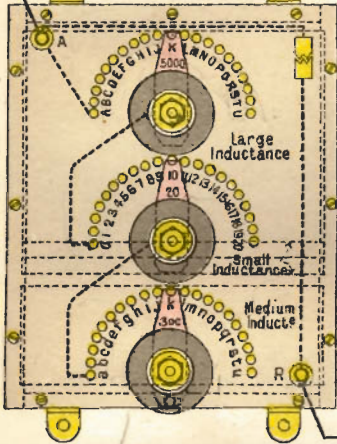

TUNED SHUNTS.

1/4 FULL SIZE.

TUNER.

REJECTOR.

ACCEPTOR CONDENSER.
HALF FULL SIZE.

Switches & Lighting Arr. on front.

Stand by position for plugs Action position for plugs

Magnetic Detector

Telephone capacity.