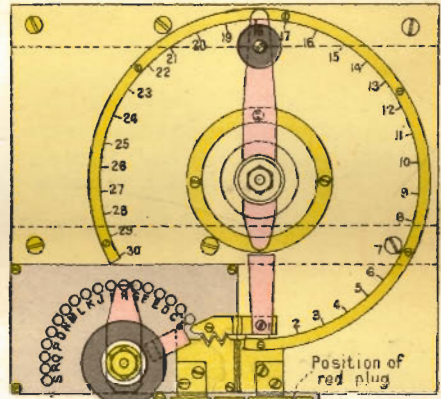

TUNED SHUNTS.

1/4 FULL SIZE.

TUNER.

REJECTOR.

ACCEPTOR CONDENSER.
HALF FULL SIZE.

Switches & Lighting Arr. on front.

Stand by position for plugs Action position for plugs

Magnetic Detector

Telephone capacity.